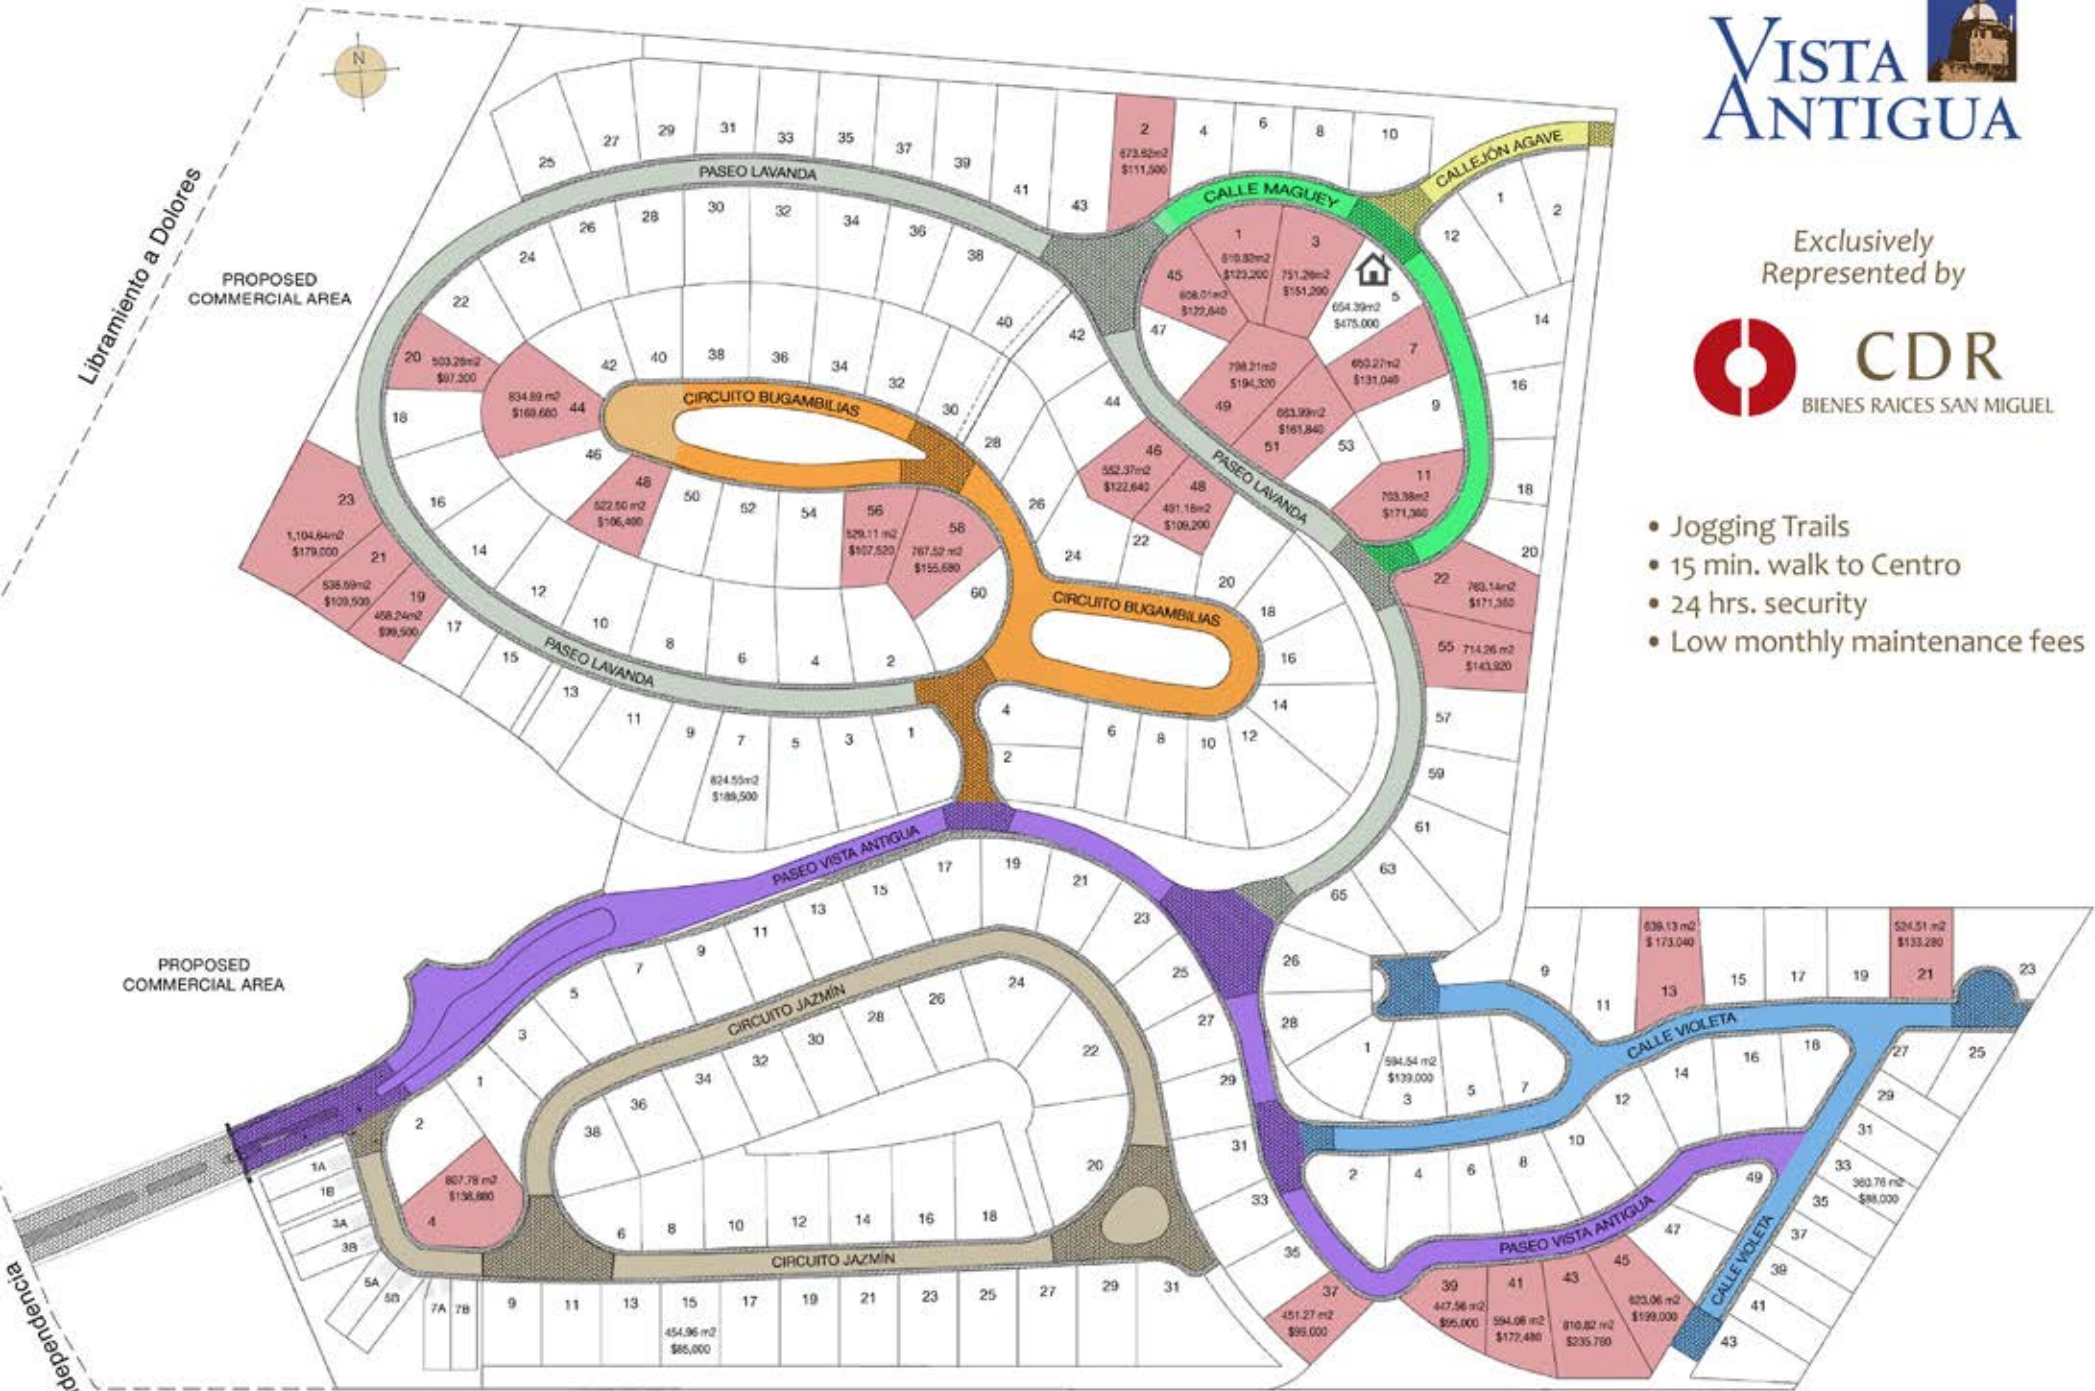

Exclusively Represented by

- Jogging Trails
- 15 min. walk to Centro
- 24 hrs. security
- Low monthly maintenance fees

Accurate as of June 8th, 2017. Prices subject to change without notice. Lot sizes are approximate. All prices in USD.